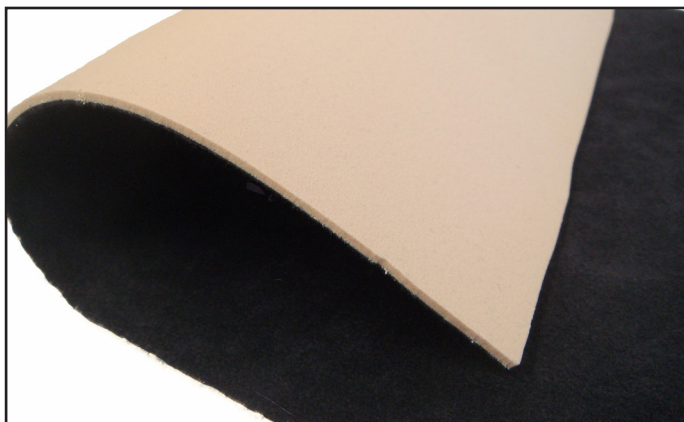

PPT ULTRALUX

The best shock absorbing material in the orthopaedic market is now also available with a suede lining fabric. By combining PPT with a covering material it can be used directly in the production of your insoles or shoes which will save you time. Furthermore, the wear and tear resistance of PPT is greatly improved by combining it with this coating material.

		1 skin/black	2 light blue/dark blue
16	1,6 mm	P829	P609
25	2,5 mm	P929	P909
32	3,2 mm	P829	P809

AVAILABLE IN SHEETS, ROLLS AND MINI-ROLLS

Contact us for more information!

ADVANCED FOOT TECHNOLOGY
 TERSTRATENWEG 50
 2520 DELEGEM
 +32 (0)3 475 93 03
 INFO@AFT-INTERNATIONAL.BE