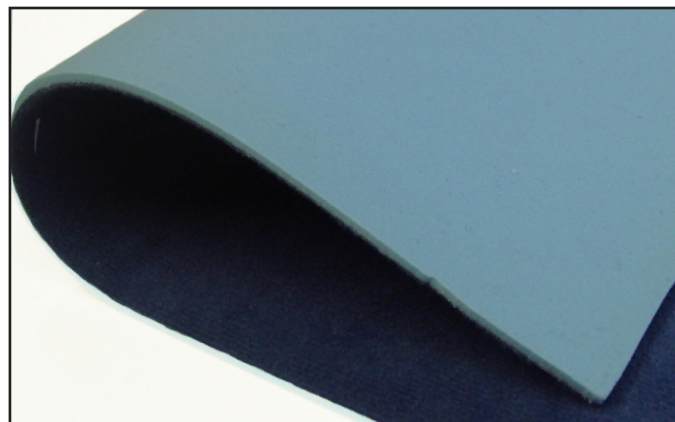

PPT ULTRALUX

The best shock absorbing material in the orthopaedic market is now also available with a suede lining fabric. By combining PPT with a covering material it can be used directly in the production of your insoles or shoes which will save you time. Furthermore, the wear and tear resistance of PPT is greatly improved by combining it with this coating material.

		1 skin/black	2 light blue/dark blue
16	1,6 mm	P829	P609
25	2,5 mm	P929	P909
32	3,2 mm	P829	P809

AVAILABLE IN SHEETS, ROLLS AND MINI-ROLLS

Contact us for more information!

ADVANCED FOOT TECHNOLOGY
 TERSTRATENWEG 50
 2520 DELEGEM
 +32 (0)3 475 93 03
 INFO@AFT-INTERNATIONAL.BE